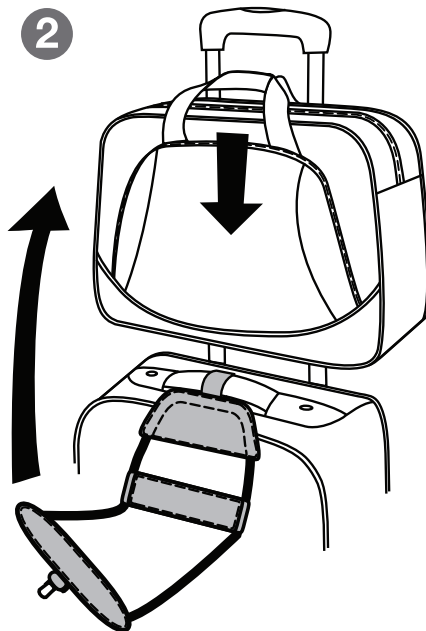

BAG BUNGEE™

1. Open the side release buckle and loop web strap under the top grab handle of your wheeled suitcase. Insert the male webbing end of the buckle into the female receptacle to attach Bag Bungee™ to your wheeled suitcase.
2. With telescoping handle up, place your 2nd bag on top of the wheeled suitcase so it is in front of the raised telescoping handle.
3. Pull the top of the Bag Bungee™ up and over the 2nd bag and telescoping handle and secure.