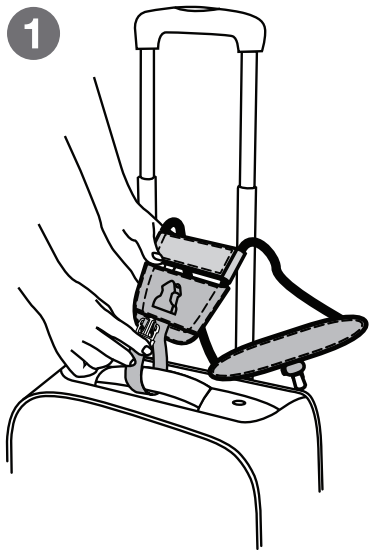

BAG BUNGEE™

1. Open the side release buckle and loop web strap under the top grab handle of your wheeled suitcase. Insert the male webbing end of the buckle into the female receptacle to attach Bag Bungee™ to your wheeled suitcase.
2. With telescoping handle up, place your 2nd bag on top of the wheeled suitcase so it is in front of the raised telescoping handle.
3. Pull the top of the Bag Bungee™ up and over the 2nd bag and telescoping handle and secure.